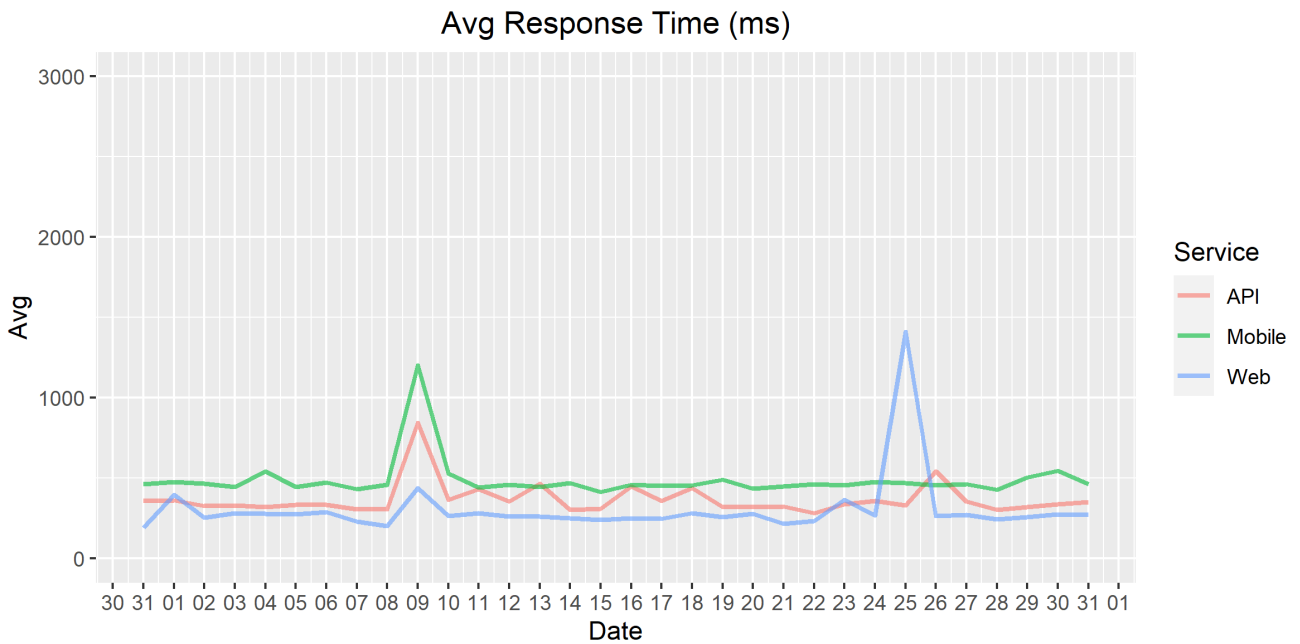

### Average Response Time

The chart below contains the average response time in milliseconds per day, for Handelsbanken's PSD2 APIs as well the Mobile App and Online Banking services.

### Availability Rate

The chart below contains the availability rate as a percentage per day, for Handelsbanken's PSD2 APIs as well the Mobile App and Online Banking services.