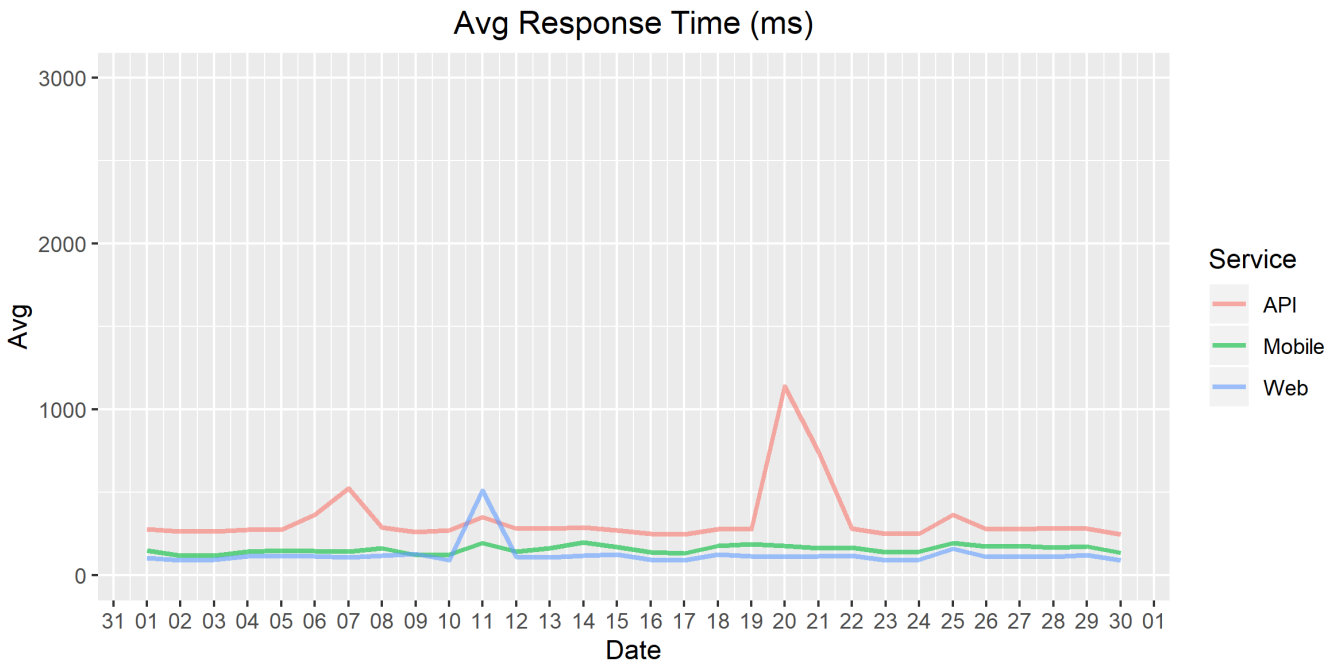

PSD2 API Performance statistics – November 2019

The chart below contains the average response time in milliseconds per day, for Handelsbanken's PSD2 APIs as well the Mobile App and Online Banking services.

The chart below contains the error response rate as a percentage per day, for Handelsbanken's PSD2 APIs as well the Mobile App and Online Banking services.