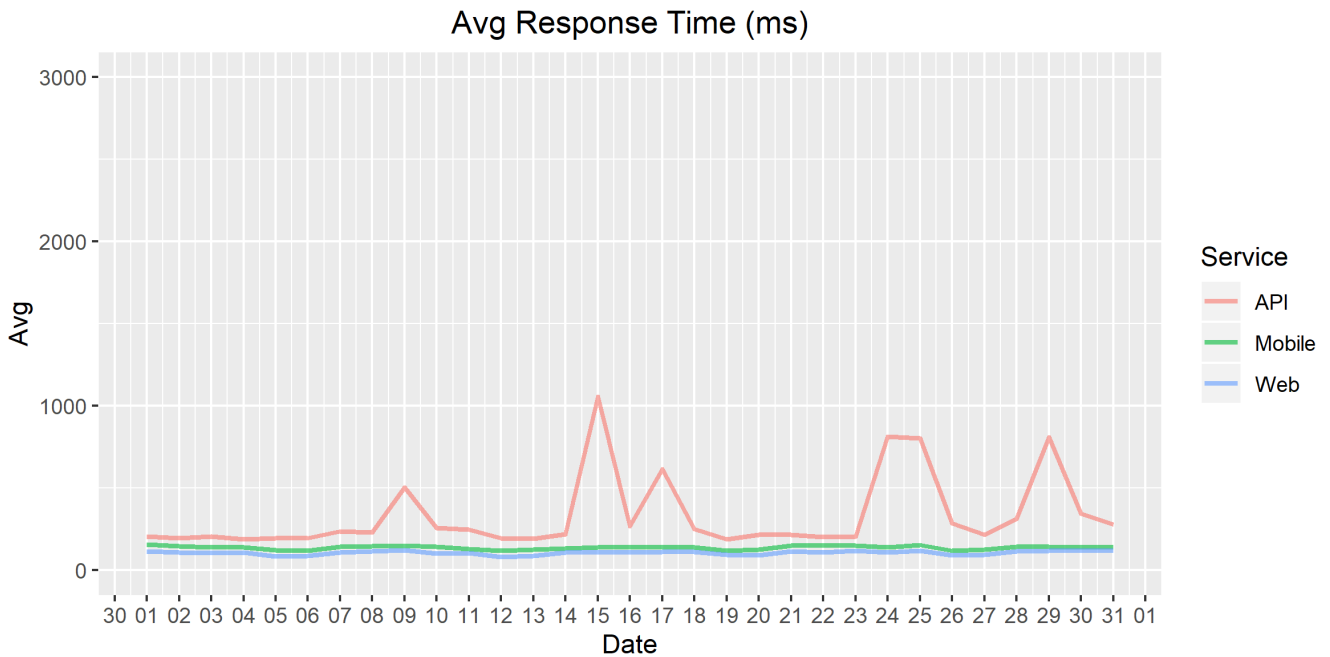

PSD2 API Performance statistics – October 2019

The chart below contains the average response time in milliseconds per day, for Handelsbanken's PSD2 APIs as well the Mobile App and Online Banking services.

The chart below contains the error response rate as a percentage per day, for Handelsbanken's PSD2 APIs as well the Mobile App and Online Banking services.