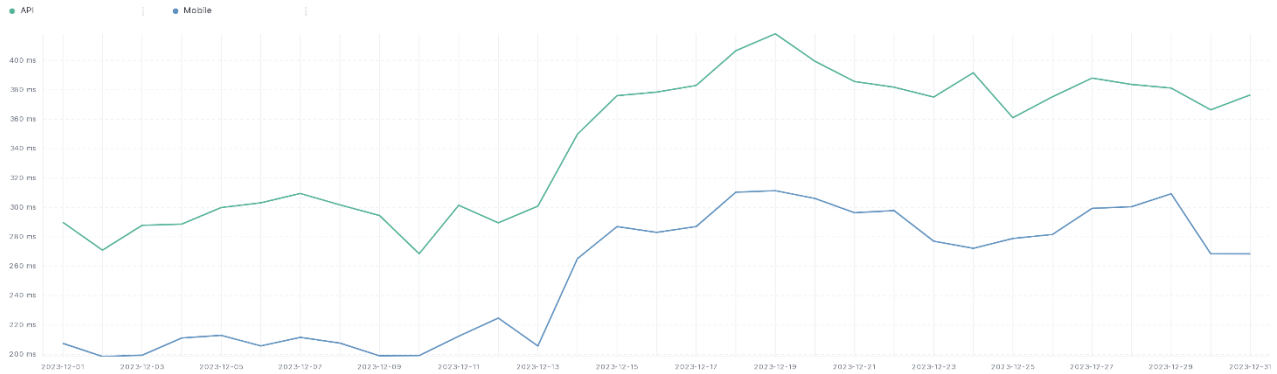

### Average Response Time

The chart below contains the average response time in milliseconds per day, for Handelsbanken's PSD2 APIs as well the Mobile App and Online Banking services.

Average Response Latency - FI

Please note: where there is one colour displayed in the graphs, it means the online services have the same result.