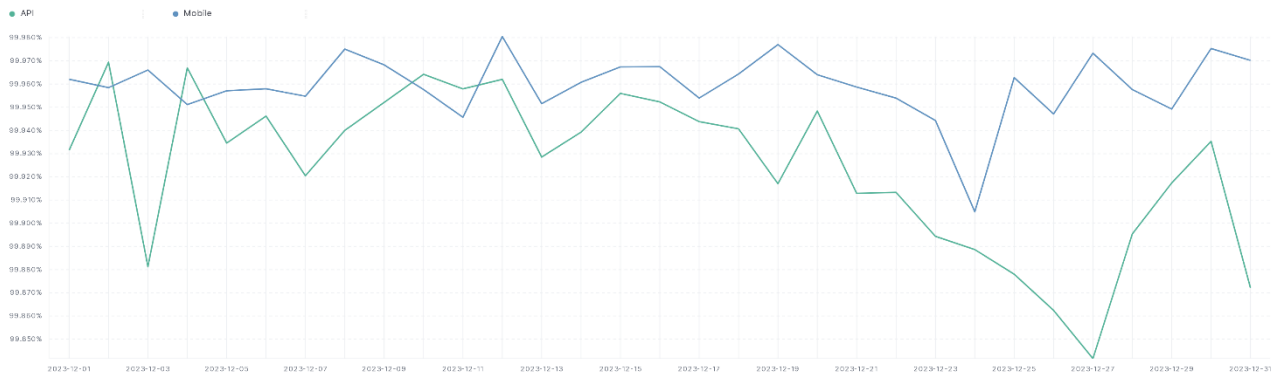

### Average Response Time

The chart below contains the average response time in milliseconds per day, for Handelsbanken's PSD2 APIs as well the Mobile App and Online Banking services.

Average Response Latency - FI

### Availability Rate

The chart below contains the availability rate as a percentage per day, for Handelsbanken's PSD2 APIs as well the Mobile App and Online Banking services.

Average Availability Rate - FI

Please note: where there is one colour displayed in the graphs, it means the online services have the same result.