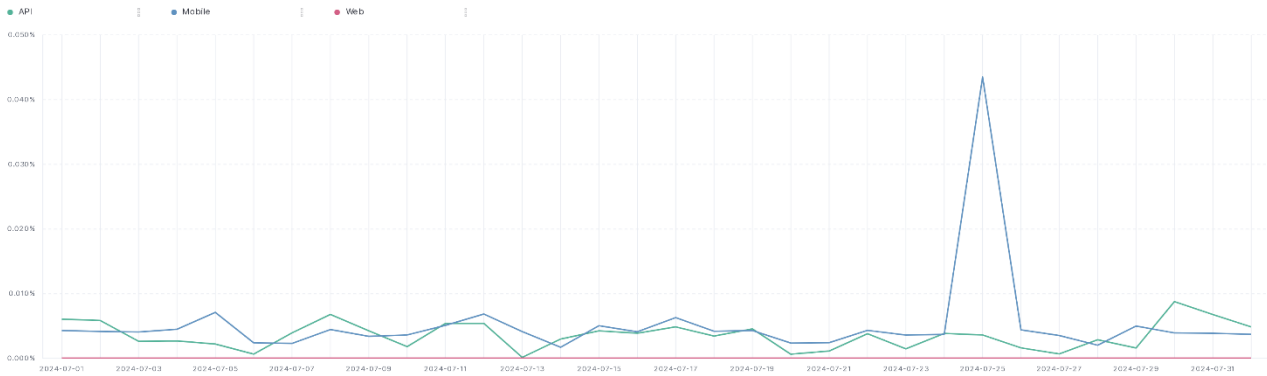

PSD2 API Performance statistics for Finland – August 2024

Average Response Time

The chart below contains the average response time in milliseconds per day, for Handelsbanken's PSD2 APIs as well the Mobile App and Online Banking services.

Error Response Rate - SE

Average Uptime Rate

The chart below contains the average uptime rate as a percentage per day, for Handelsbanken's PSD2 APIs as well the Mobile App and Online Banking services.