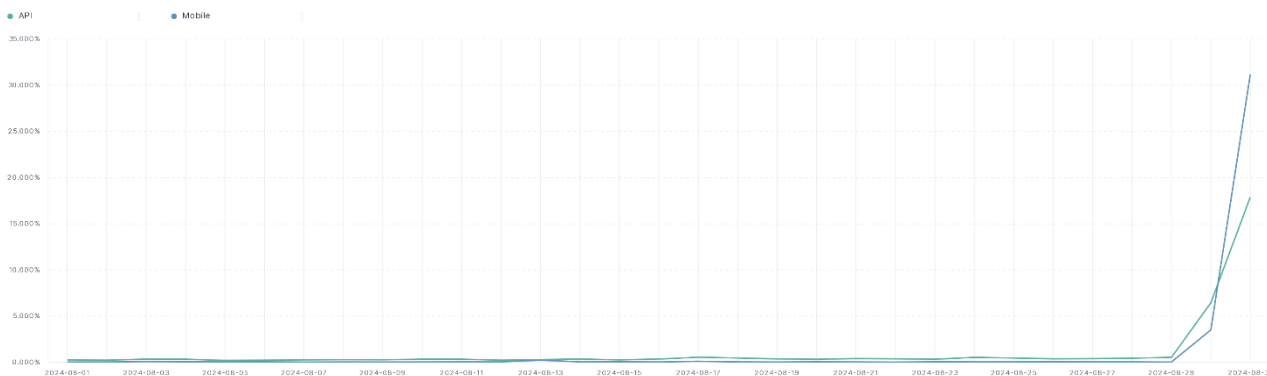

Error Response Rate - FI

Please note: where there is one colour displayed in the graphs, it means the online services have the same result.