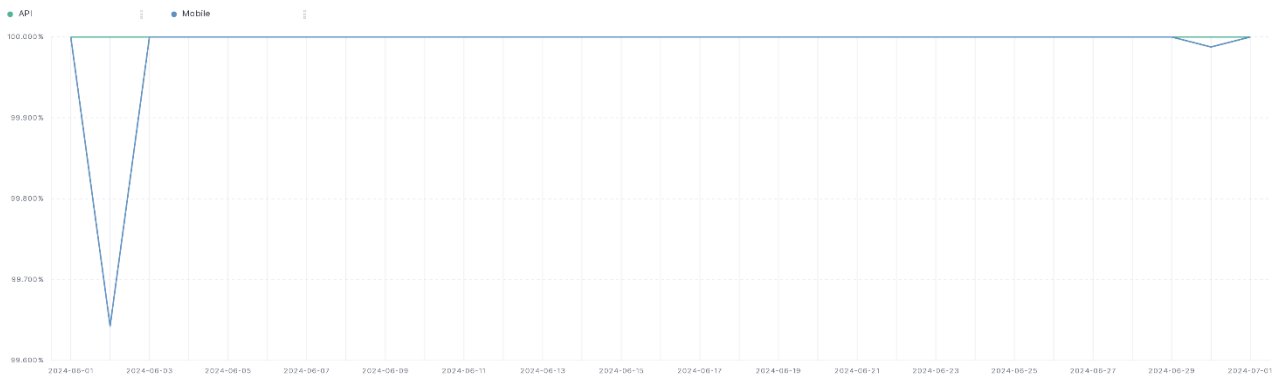

Average Uptime Rate - FI

Error Response Rate

The chart below contains the error response rate as a percentage per day, for Handelsbanken's PSD2 APIs as well the Mobile App and Online Banking services.