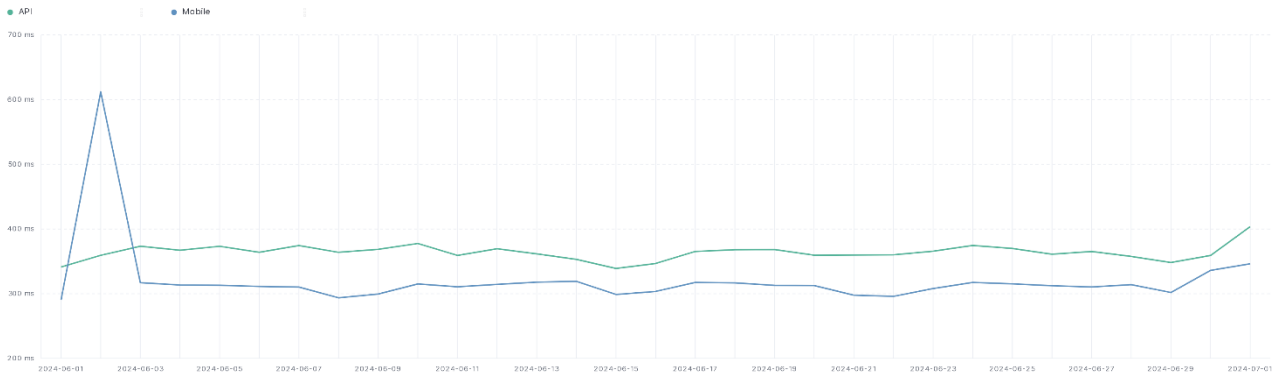

### Average Response Time

The chart below contains the average response time in milliseconds per day, for Handelsbanken's PSD2 APIs as well the Mobile App and Online Banking services.

Average Response Time - FI

Please note: where there is one colour displayed in the graphs, it means the online services have the same result.