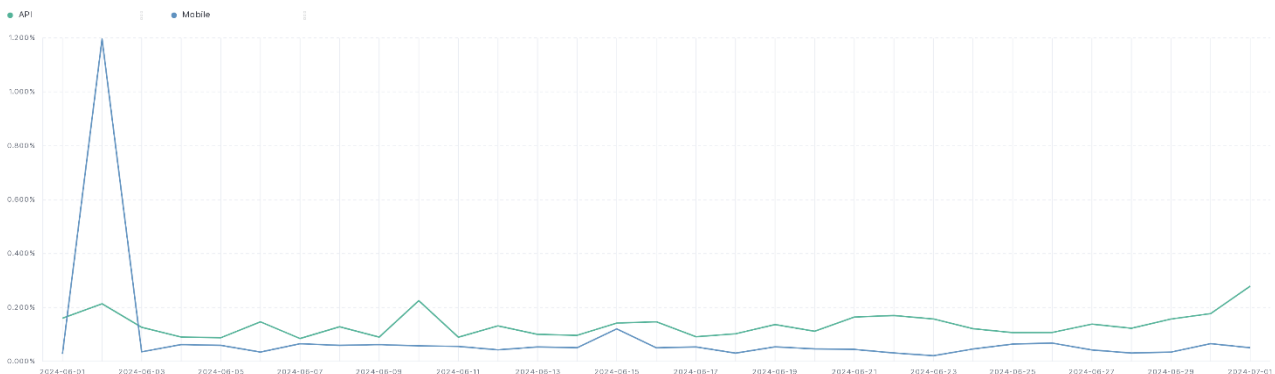

### Average Uptime Rate

The chart below contains the average uptime rate as a percentage per day, for Handelsbanken's PSD2 APIs as well the Mobile App and Online Banking services.

Average Uptime Rate - FI

Please note: where there is one colour displayed in the graphs, it means the online services have the same result.