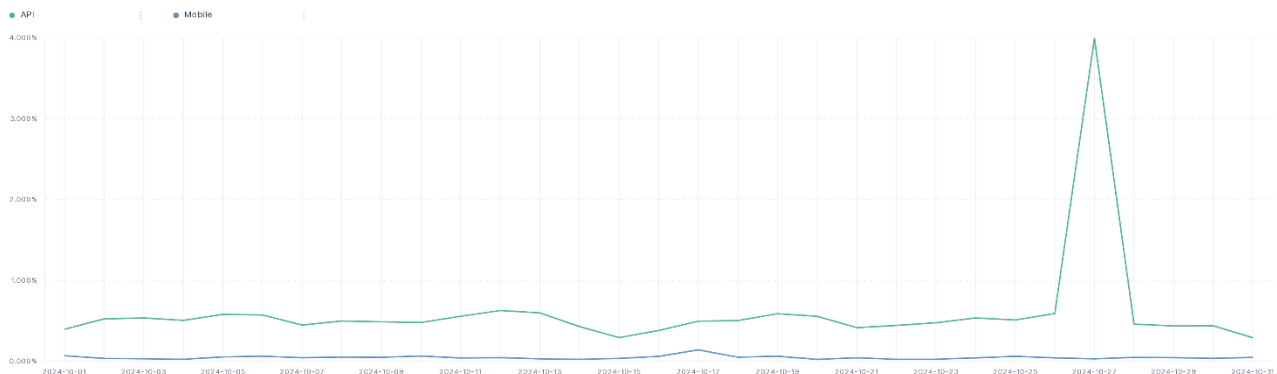

### Average Uptime Rate

The chart below contains the average uptime rate as a percentage per day, for Handelsbanken's PSD2 APIs as well the Mobile App and Online Banking services.

Average Uptime Rate - FI

Please note: where there is one colour displayed in the graphs, it means the online services have the same result.