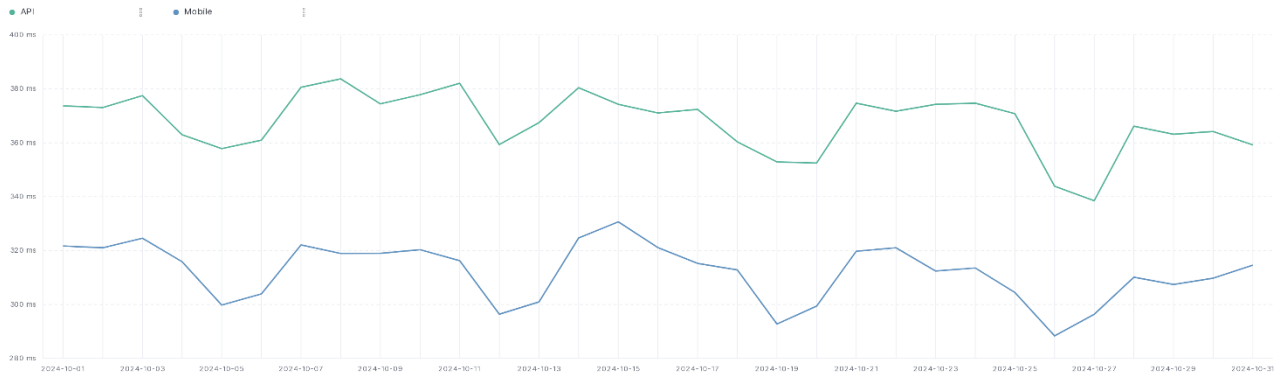

### Average Response Time

The chart below contains the average response time in milliseconds per day, for Handelsbanken's PSD2 APIs as well the Mobile App and Online Banking services.

Average Response Time - FI

Please note: where there is one colour displayed in the graphs, it means the online services have the same result.