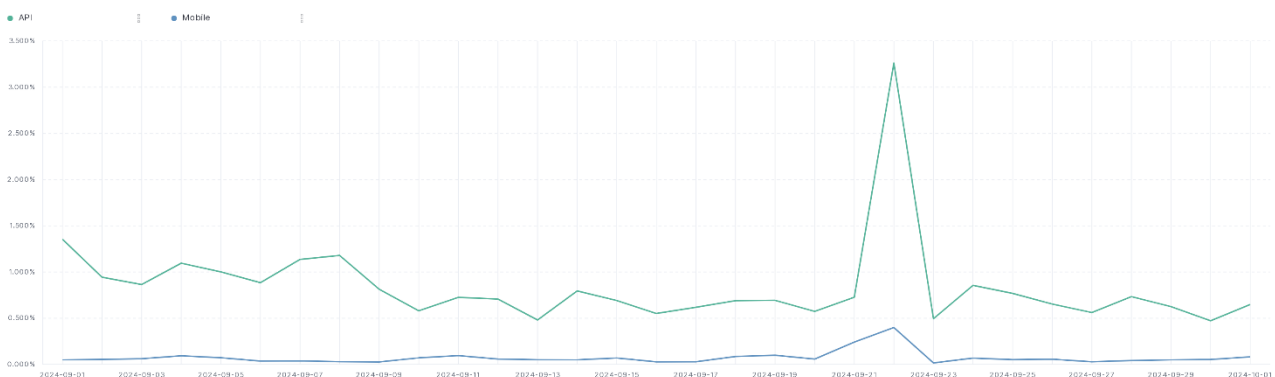

### Average Uptime Rate

The chart below contains the average uptime rate as a percentage per day, for Handelsbanken's PSD2 APIs as well the Mobile App and Online Banking services.

Average Uptime Rate - FI

Please note: where there is one colour displayed in the graphs, it means the online services have the same result.