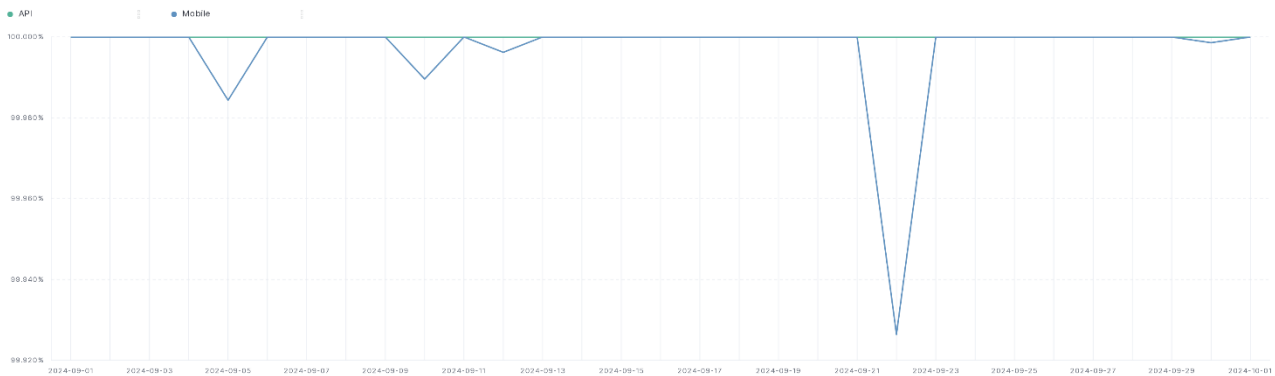

Average Uptime Rate - FI

Error Response Rate

The chart below contains the error response rate as a percentage per day, for Handelsbanken's PSD2 APIs as well the Mobile App and Online Banking services.