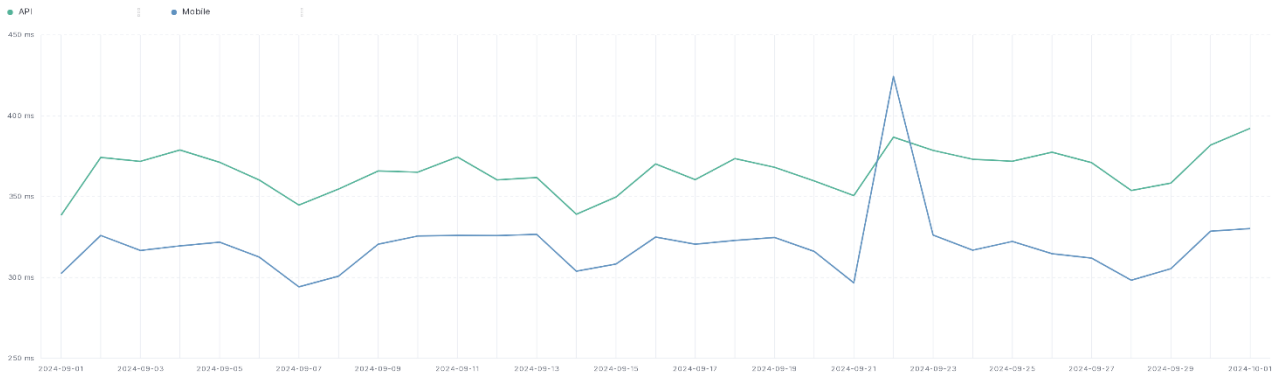

### Average Response Time

The chart below contains the average response time in milliseconds per day, for Handelsbanken's PSD2 APIs as well the Mobile App and Online Banking services.

Average Response Time - FI

Please note: where there is one colour displayed in the graphs, it means the online services have the same result.